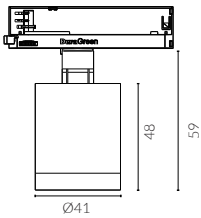

BELLA PRO

Φ41 Adjustable Track Light

Adjustable Optic

Bespoke

IP Rating:	IP20
Optics:	15°/30°/40°/55°
UGR:	<17
CRI:	98Ra
Lifetime:	>50,000 hrs (L70 B10)
CCT:	3000K/3500K/2700-6000K
Typical Source	
Efficacy (lm/W):	110
Control:	On/off, Mains Dim, 0/1-10V, Dali, Zigbee, Casambi
Binning	2 Step MacAdams
Input:	AC220-240V 50/60Hz
Output:	DC 12V 350mA 6W
Ambient temp:	-20 °C to 45 °C
Class:	II
Material:	Fine aluminium 6063A
Optional Accessories	
(fixed beam):	Honeycomb Louvre, Linear Filter
Certification:	CB/CE/UKCA/GLOBAL MARK

6W Ra98 3000K 15°

h(m)	E(lx)	D(m)
0.5	4391	0.14
1.0	1098	0.27
1.5	488	0.41
2.0	274	0.55
2.5	176	0.68
3.0	122	0.82

6W Ra98 3000K 40°

h(m)	E(lx)	D(m)
0.5	1572	0.38
1.0	393	0.76
1.5	175	1.15
2.0	98	1.53
2.5	63	1.91
3.0	44	2.29

6W Ra98 3000K 30°

h(m)	E(lx)	D(m)
0.5	2085	0.28
1.0	521	0.55
1.5	232	0.83
2.0	130	1.10
2.5	83	1.38
3.0	58	1.65

6W Ra98 3000K 55°

h(m)	E(lx)	D(m)
0.5	707	0.53
1.0	177	1.07
1.5	79	1.60
2.0	44	2.14
2.5	28	2.67
3.0	20	3.20

W system	lm system	optics	code
6W	267	15°	TK4106W-30N15-B
6W	353	30°	TK4106W-30N30-B
6W	430	40°	TK4106W-30N40-B
6W	415	55°	TK4106W-30N55-B